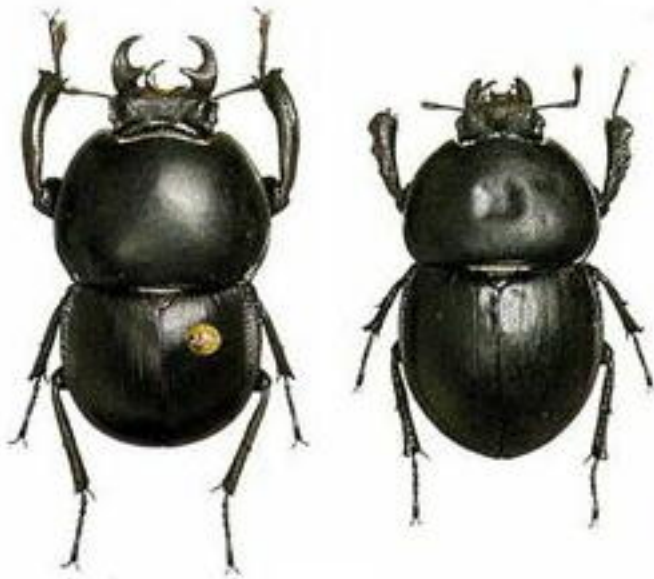

1

2

3

4

1 : *barnardi* Mizunuma,2000

2 : *berrisfordi*

3 : *cameroni* Fujita,2010

4 : *cassoni* Mizunuma,2000

Colophon barnardi Endrödy-Younga,1988

Leeuw River Peek,Swellendam

Colophon berrisfordi Barnard,1932

Swaetberg

Colophon cameroni Barnard,1929

Waaohoek Mts.,Worcester

Colophon cassoni Barnard,1932

Swaetberg.

5

6

a b c d
 Fig. 6 Anterior tibia of *Colophon* spp. a, *C. eastmanii nagaii* ssp. nov., male ; b, do., female ; c, *C. e. eastmanii*, male ; d, do. (in semi-ventral view) (c-d, after S. Endrody-Younga, 1988).